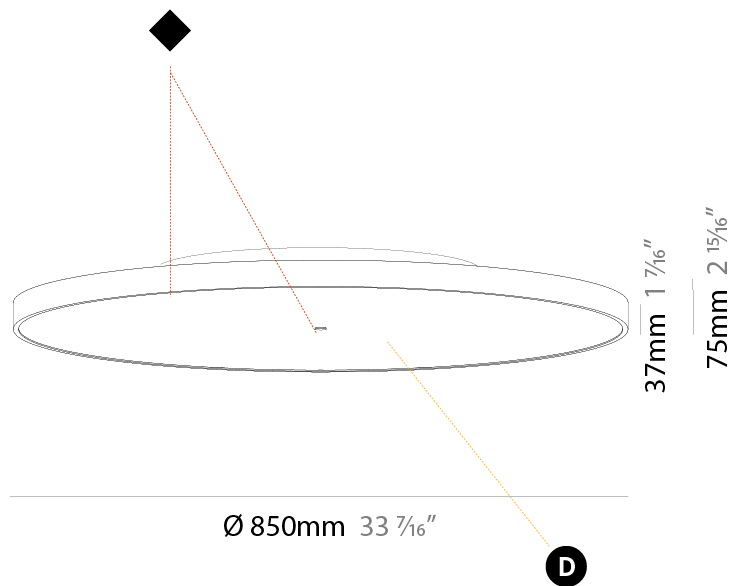

GENERAL

Series: Sign Diva
Subseries: Sign Diva
Partner: Prolicht
Division: Architectural
Installation: Surface
Product Type: Ceiling Surface
Mounting Location: Ceiling
Light Distribution: Direct

PHYSICAL

Shape: Round
Diameter (mm): 850
Diameter (in): 33 7/16
Height (mm): 75
Height (in): 2 15/16
Weight (kg): 12.925
Weight (lbs): 28.495
Diffuser: PMMA - Opal/Micro-Prism/Sparkling Secret/Vintage Industrial with Shine Ring
Fixture Finish: SSR / BKV / CWI / CRY / HAB / UFT / ITA / RUA / FTG / MYG / LOD / PUS / FRO / FUP / KIA / POP / BLS / SPG / MEY / GOH / CHC / COM / ABZ / JAG / OBR / MOS / ROR
Fixture Material: PMMA / Extruded Aluminum / Steel

ELECTRICAL

Lamp Type: LED (Zhaga Standard)
Input Wattage (W): 96.8
Total Output Wattage (W): 76.8
Dimming: Tri-Mode (Non-Dimming and Phase Dimming (120Vac only) and 0-10V Dimming)
Driver Included: Yes
Driver Location: Integrated
Driver Type: Constant Current - Universal
Driver Class: Class 2
Input Voltage (V): 120 - 277
Constant Current (MA): 600

LED

Color Temperature (°K): 3000 / 3500 / 4000
Max. Delivered Lumen (lm): 11160 / 11388 / 11620
CRI: >90 CRI
Lamp Life (hrs): 50000

OPTICAL

RATINGS AND CERTIFICATIONS

Certified By: Certified for North American Standards
IP rating: IP20