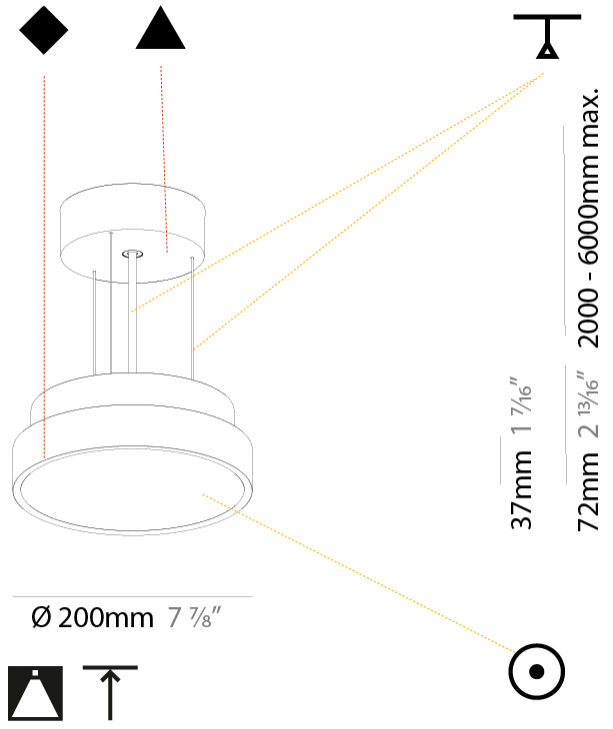

GENERAL

Series: Sign Diva
Subseries: Sign Diva
Partner: Prolicht
Division: Architectural
Installation: Suspension
Product Type: Pendant
Mounting Location: Ceiling
Light Distribution: Direct

PHYSICAL

Shape: Round
Diameter (mm): 200
Diameter (in): 7 7/8
Height (mm): 72
Height (in): 2 13/16
Max. Overall Height (mm): 2072
Max. Overall Height (in): 81 3/16
Weight (kg): 1.732
Weight (lbs): 3.818

Diffuser: PMMA - Opal / Micro-Prism / Sparkling Secret / Vintage Industrial with Shine Ring
Fixture Finish: SSR / BKV / CWI / CRY / HAB / UFT / ITA / RUA / FTG / MYG / LOD / PUS / FRO / FUP / KIA / POP / BLS / SPG / MEY / GOH / CHC / COM / ABZ / JAG / OBR / MOS / ROR
Fixture Material: PMMA / Extruded Aluminum / Steel
Cable Details: 2000mm or 6000mm Transparent Cable

ELECTRICAL

Lamp Type: LED (Zhaga Standard)
Input Wattage (W): 12.1
Total Output Wattage (W): 11
Dimming: Tri-Mode (Non-Dimming and Phase Dimming (120Vac only) and 0-10V Dimming)
Driver Included: Yes
Driver Location: Integrated
Driver Type: Constant Current - Universal
Driver Class: Class 2
Input Voltage (V): 120 - 277
Constant Current (MA): 350

LED

Color Temperature (°K): 2700 / 3000 / 3500 / 4000
Max. Delivered Lumen (lm): 776 / 970 / 980 / 1000
CRI: >90 CRI
Lamp Life (hrs): 50000

OPTICAL

RATINGS AND CERTIFICATIONS

Certified By: Certified for North American Standards
IP rating: IP20