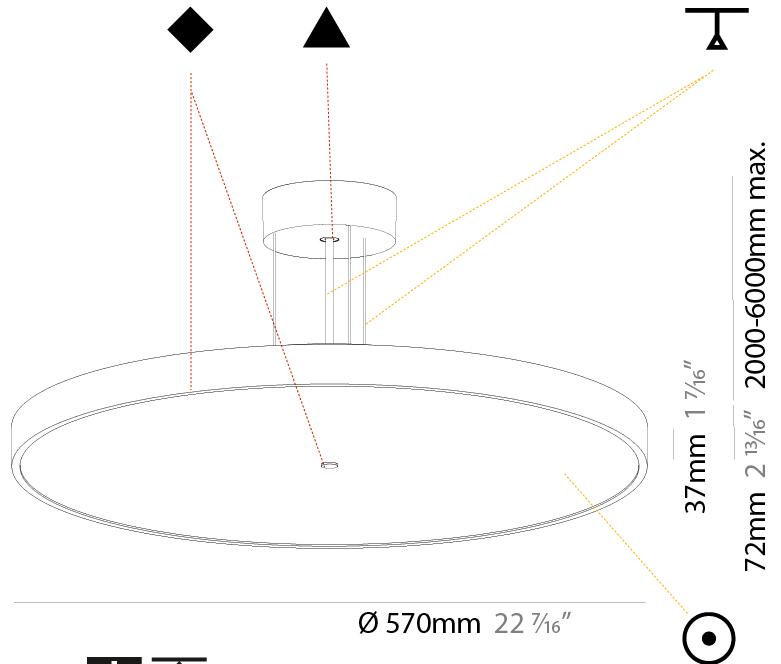

GENERAL

Series: Sign Diva
Subseries: Sign Diva
Partner: Prolicht
Division: Architectural
Installation: Suspension
Product Type: Pendant
Mounting Location: Ceiling
Light Distribution: Direct

PHYSICAL

Shape: Round
Diameter (mm): 570
Diameter (in): 22 7/16
Height (mm): 72
Height (in): 2 13/16
Max. Overall Height (mm): 6072
Max. Overall Height (in): 239 1/16
Weight (kg): 7.802
Weight (lbs): 17.2

Diffuser: [PMMA - Opal / Micro-Prism / Sparkling Secret / Vintage Industrial with Shine Ring](#)
Fixture Finish: [SSR / BKV / CWI / CRY / HAB / UFT / ITA / RUA / FTG / MYG / LOD / PUS / FRO / FUP / KIA / POP / BLS / SPG / MEY / GOH / CHC / COM / ABZ / JAG / OBR / MOS / ROR](#)
Fixture Material: [PMMA / Extruded Aluminum / Steel](#)
Cable Details: [2000mm or 6000mm Transparent Cable](#)

ELECTRICAL

Lamp Type: LED (Zhaga Standard)
Input Wattage (W): 58.3
Total Output Wattage (W): 53
Dimming: [Tri-Mode (Non-Dimming and Phase Dimming (120Vac only) and 0-10V Dimming)](#)
Driver Included: Yes
Driver Location: Integrated
Driver Type: Constant Current - Universal
Driver Class: Class 2
Input Voltage (V): 120 - 277
Constant Current (MA): 350

LED

Color Temperature (°K): [2700 / 3000 / 3500 / 4000](#)
Max. Delivered Lumen (lm): 5060 / 6120 / 6233 / 6360
CRI: >90 CRI
Lamp Life (hrs): 50000

OPTICAL

RATINGS AND CERTIFICATIONS

Certified By: Certified for North American Standards
IP rating: IP20

A