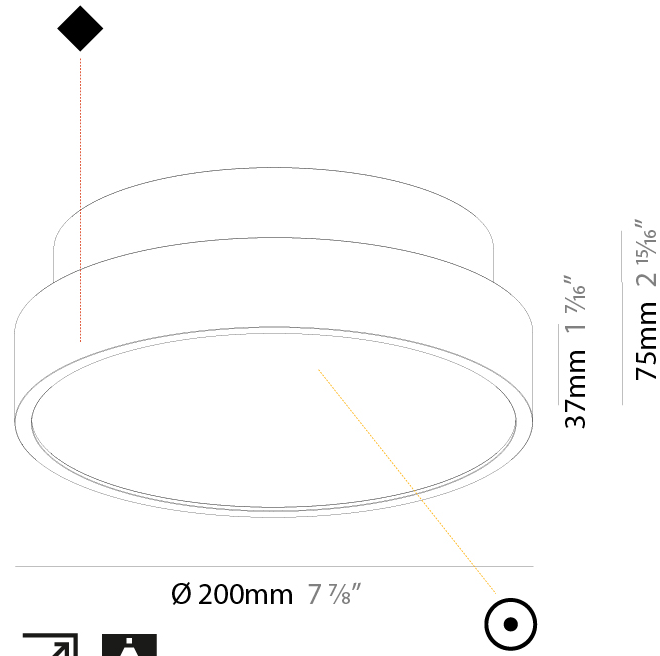

GENERAL

Series: Sign Diva
Subseries: Sign Diva
Partner: Prolicht
Division: Architectural
Installation: Surface
Product Type: Ceiling Surface
Mounting Location: Ceiling
Light Distribution: Direct

PHYSICAL

Shape: Round
Diameter (mm): 200
Diameter (in): 7 7/8
Height (mm): 75
Height (in): 2 15/16
Weight (kg): 1.122
Weight (lbs): 2.474
Diffuser: PMMA - Opal/Micro-Prism/Sparkling Secret/Vintage Industrial with Shine Ring
Fixture Finish: SSR / BKV / CWI / CRY / HAB / UFT / ITA / RUA / FTG / MYG / LOD / PUS / FRO / FUP / KIA / POP / BLS / SPG / MEY / GOH / CHC / COM / ABZ / JAG / OBR / MOS / ROR
Fixture Material: PMMA / Extruded Aluminum / Steel

ELECTRICAL

Lamp Type: LED (Zhaga Standard)
Input Wattage (W): 12.1
Total Output Wattage (W): 11
Dimming: Tri-Mode (Non-Dimming and Phase Dimming (120Vac only) and 0-10V Dimming)
Driver Included: Yes
Driver Location: Integrated
Driver Type: Constant Current - Universal
Driver Class: Class 2
Input Voltage (V): 120 - 277
Constant Current (MA): 350

LED

Color Temperature (°K): 3000 / 3500 / 4000
Max. Delivered Lumen (lm): 1040 / 1058 / 1080
CRI: >90 CRI
Lamp Life (hrs): 50000

OPTICAL

RATINGS AND CERTIFICATIONS

Certified By: Certified for North American Standards
IP rating: IP20

PROJECT
TYPE
SPECIFIER
QUANTITY
DATE