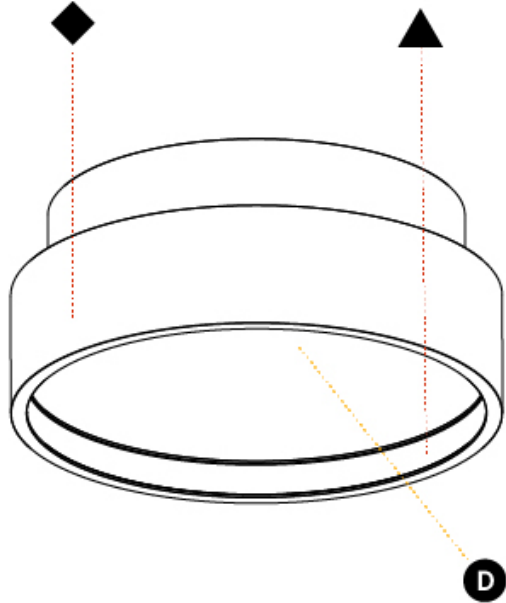

SIGN DIVA KORONA SURFACE

A3D100- : A3D100-DP-30K-13-03-04

PROJECT	_____
TYPE	_____
SPECIFIER	_____
QUANTITY	_____
DATE	_____